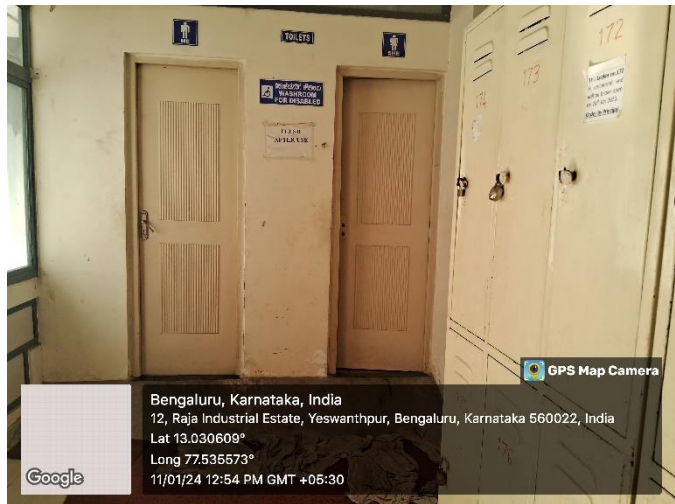

## AVAILBALE CAMPUS FACILITIES

Operation Theatre:

Wards:

Pharmacy:

Hoste

Canteen:

Toilets:

## Common Rooms

Central Store Room

Maintenance Room

Emergency Exit:

Lift:

RO water treatment:

Suggestion box:

Student Lockers: