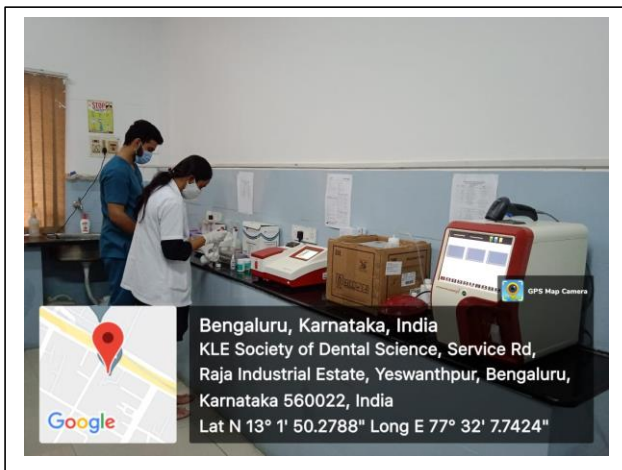

4. Central Research Lab: