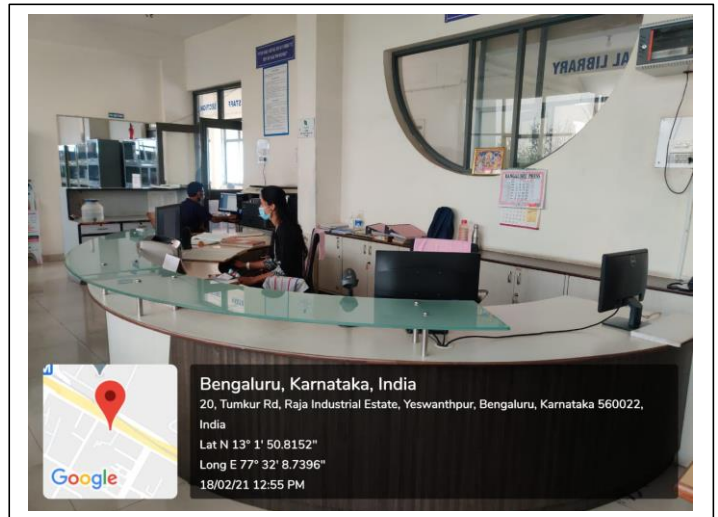

Lat N 13° 1' 49.998"

Long E 77° 32' 8.1204"

08/03/21 10:51 AM

4. Central Research Lab:

5. Central library

6. Digital library

7. Satellite Centres:

8. Pre-clinical Lab: