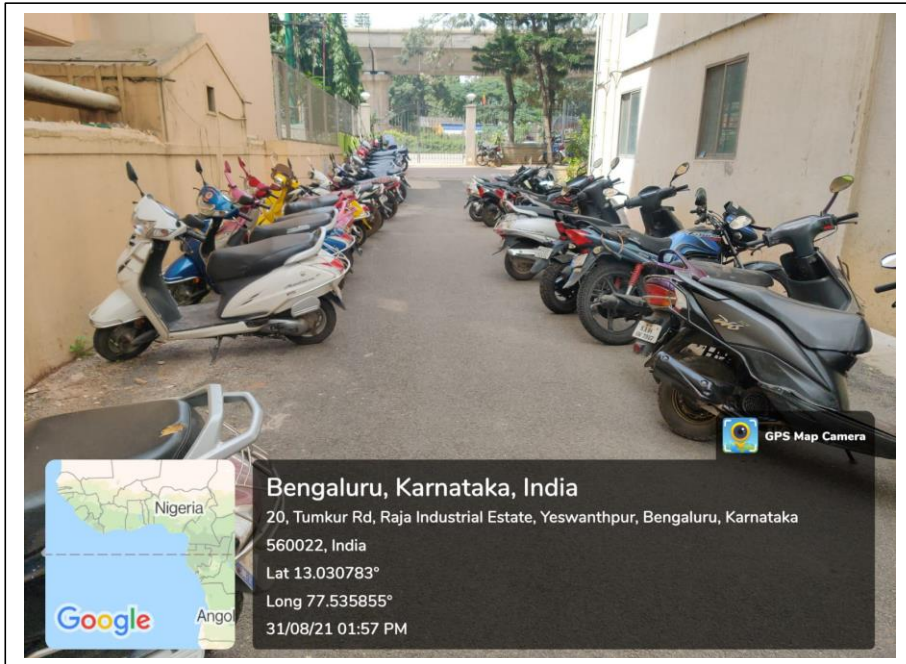

Parking area & Gardens: