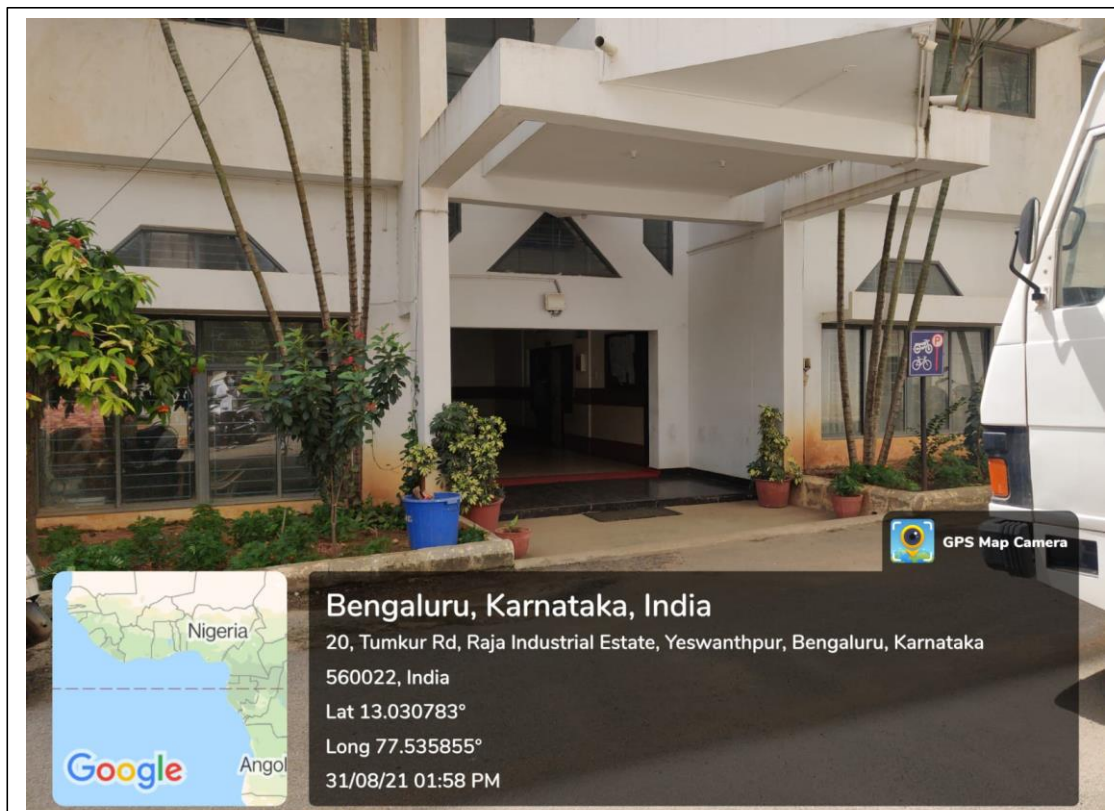

## AVAILBALE CAMPUS FACILITIES

Operation Theatre:

Wards:

Pharmacy:

Hostel:

Canteen:

Toilets: