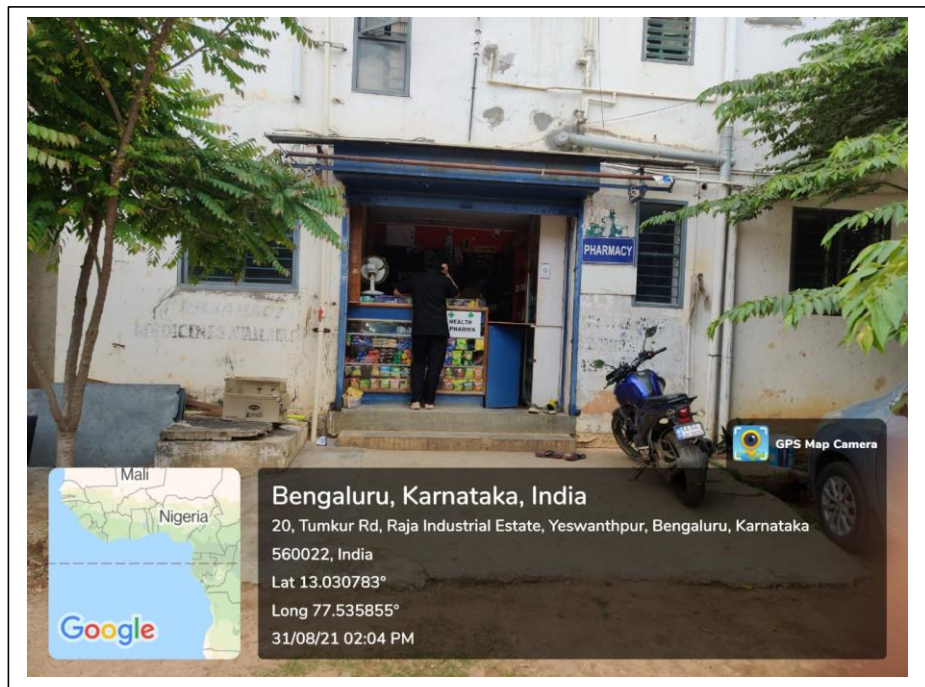

## AVAILBALE CAMPUS FACILITIES

Operation Theatre:

Wards:

Pharmacy:

Hostel:

Canteen:

Toilets: