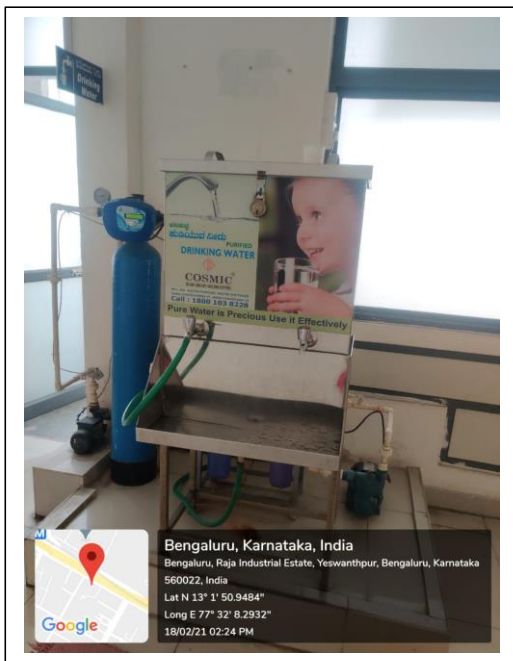

## AVAILBALE CAMPUS FACILITIES

Operation Theatre:

Wards:

Pharmacy:

Hostel:

Canteen:

Toilets:

## Central Store Room:

## Emergency Exit:

Lift:

RO water treatment: